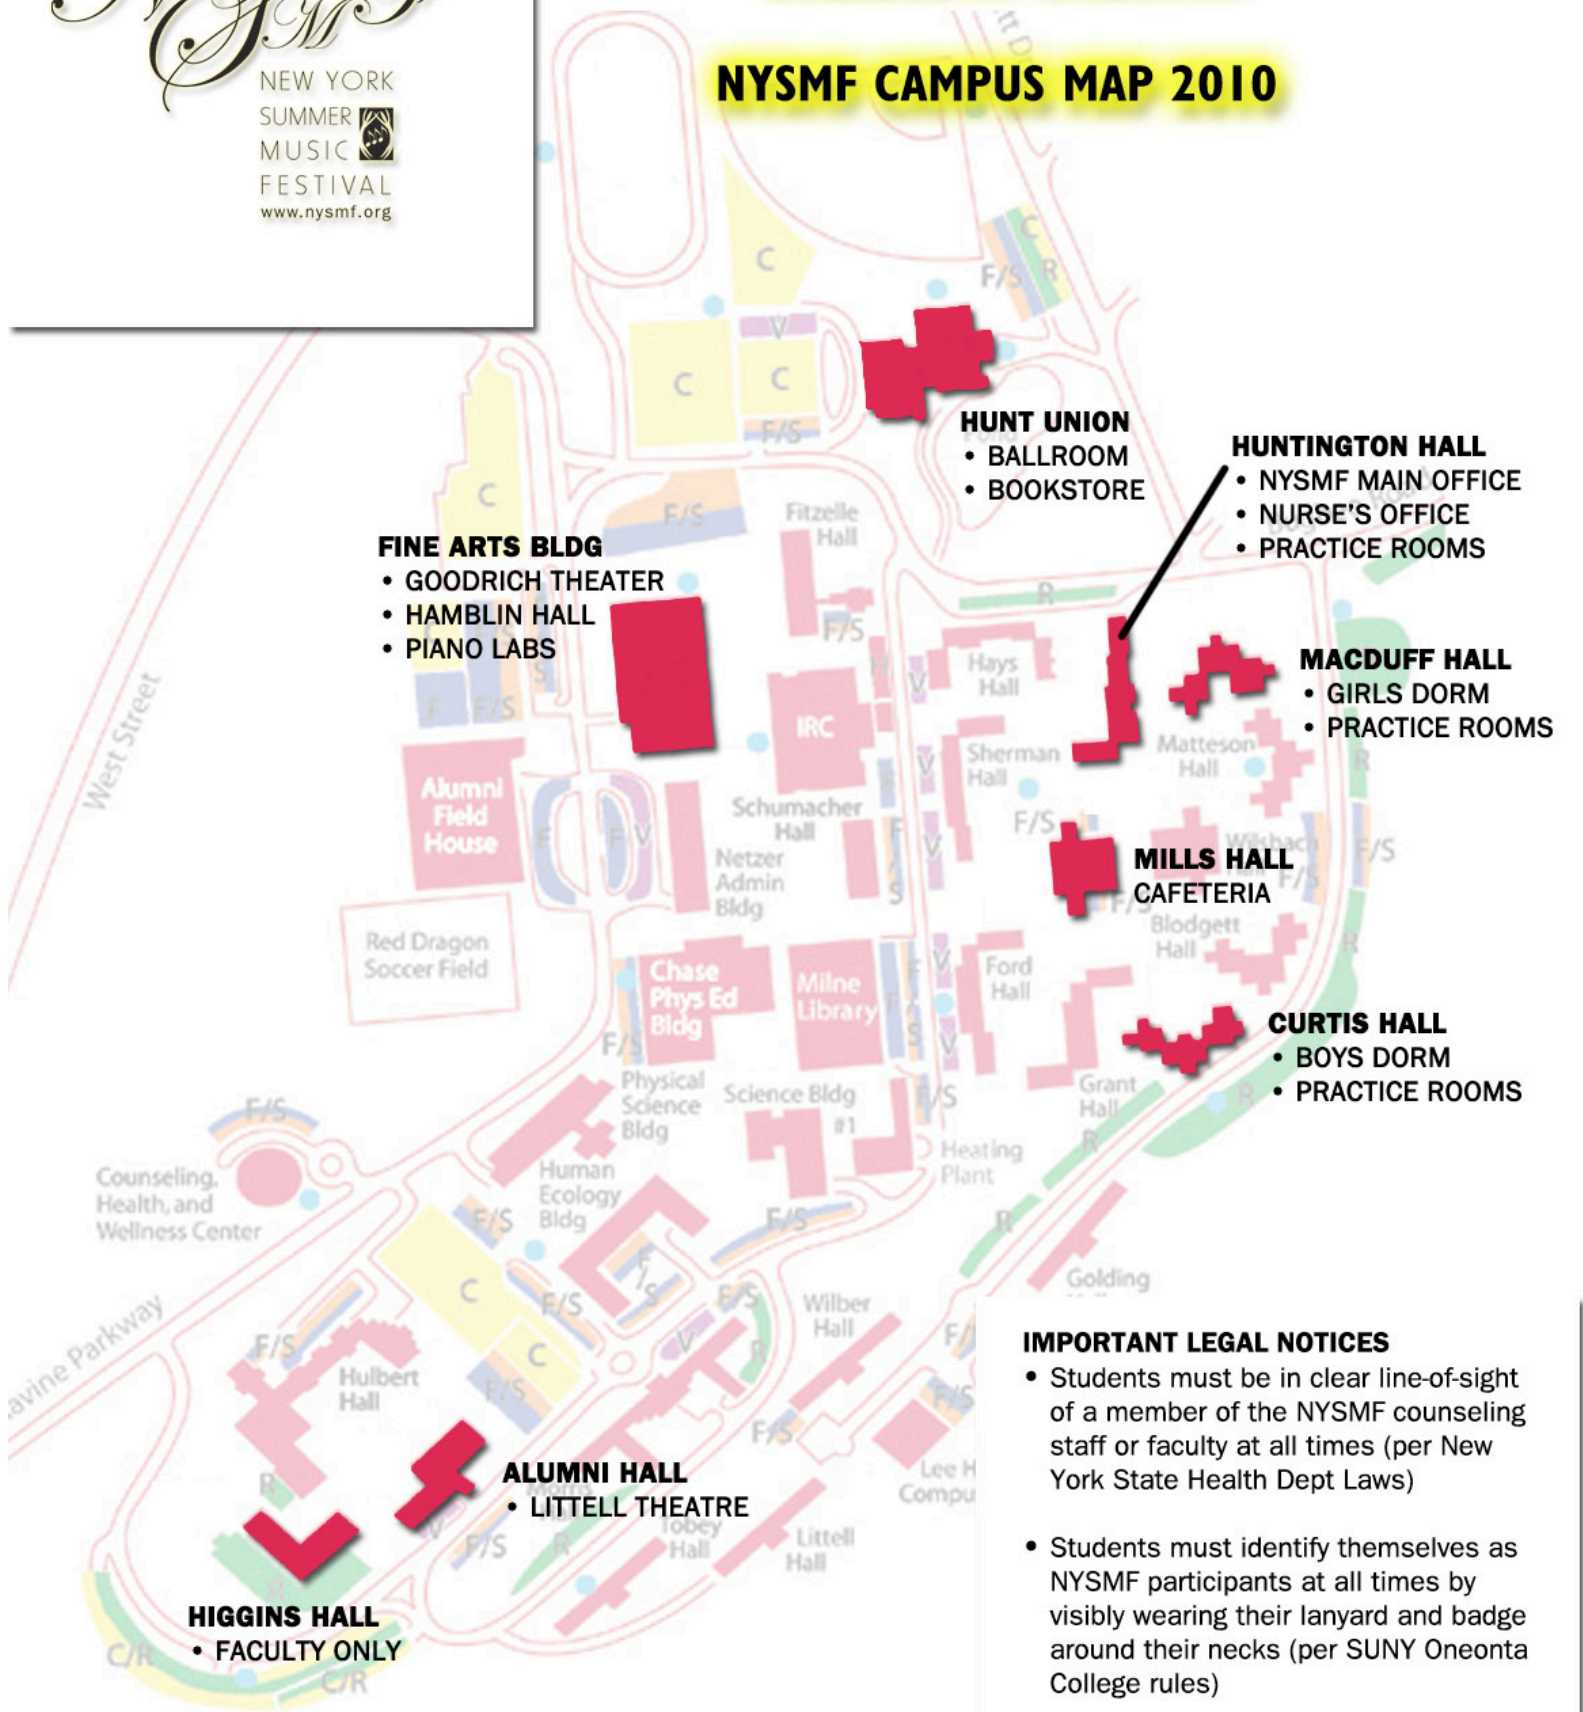

NEW YORK
SUMMER
MUSIC
FESTIVAL
www.nysmf.org

STATE UNIVERSITY OF NEW YORK COLLEGE AT ONEONTA

NYSMF CAMPUS MAP 2010

FINE ARTS BLDG
• GOODRICH THEATER
• HAMBLIN HALL
• PIANO LABS

HUNT UNION
• BALLROOM
• BOOKSTORE

HUNTINGTON HALL
• NYSMF MAIN OFFICE
• NURSE'S OFFICE
• PRACTICE ROOMS

MACDUFF HALL
• GIRLS DORM
• PRACTICE ROOMS

**MILLS HALL
CAFETERIA**

CURTIS HALL
• BOYS DORM
• PRACTICE ROOMS

ALUMNI HALL
• LITTELL THEATRE

HIGGINS HALL
• FACULTY ONLY

IMPORTANT LEGAL NOTICES

- Students must be in clear line-of-sight of a member of the NYSMF counseling staff or faculty at all times (per New York State Health Dept Laws)
- Students must identify themselves as NYSMF participants at all times by visibly wearing their lanyard and badge around their necks (per SUNY Oneonta College rules)